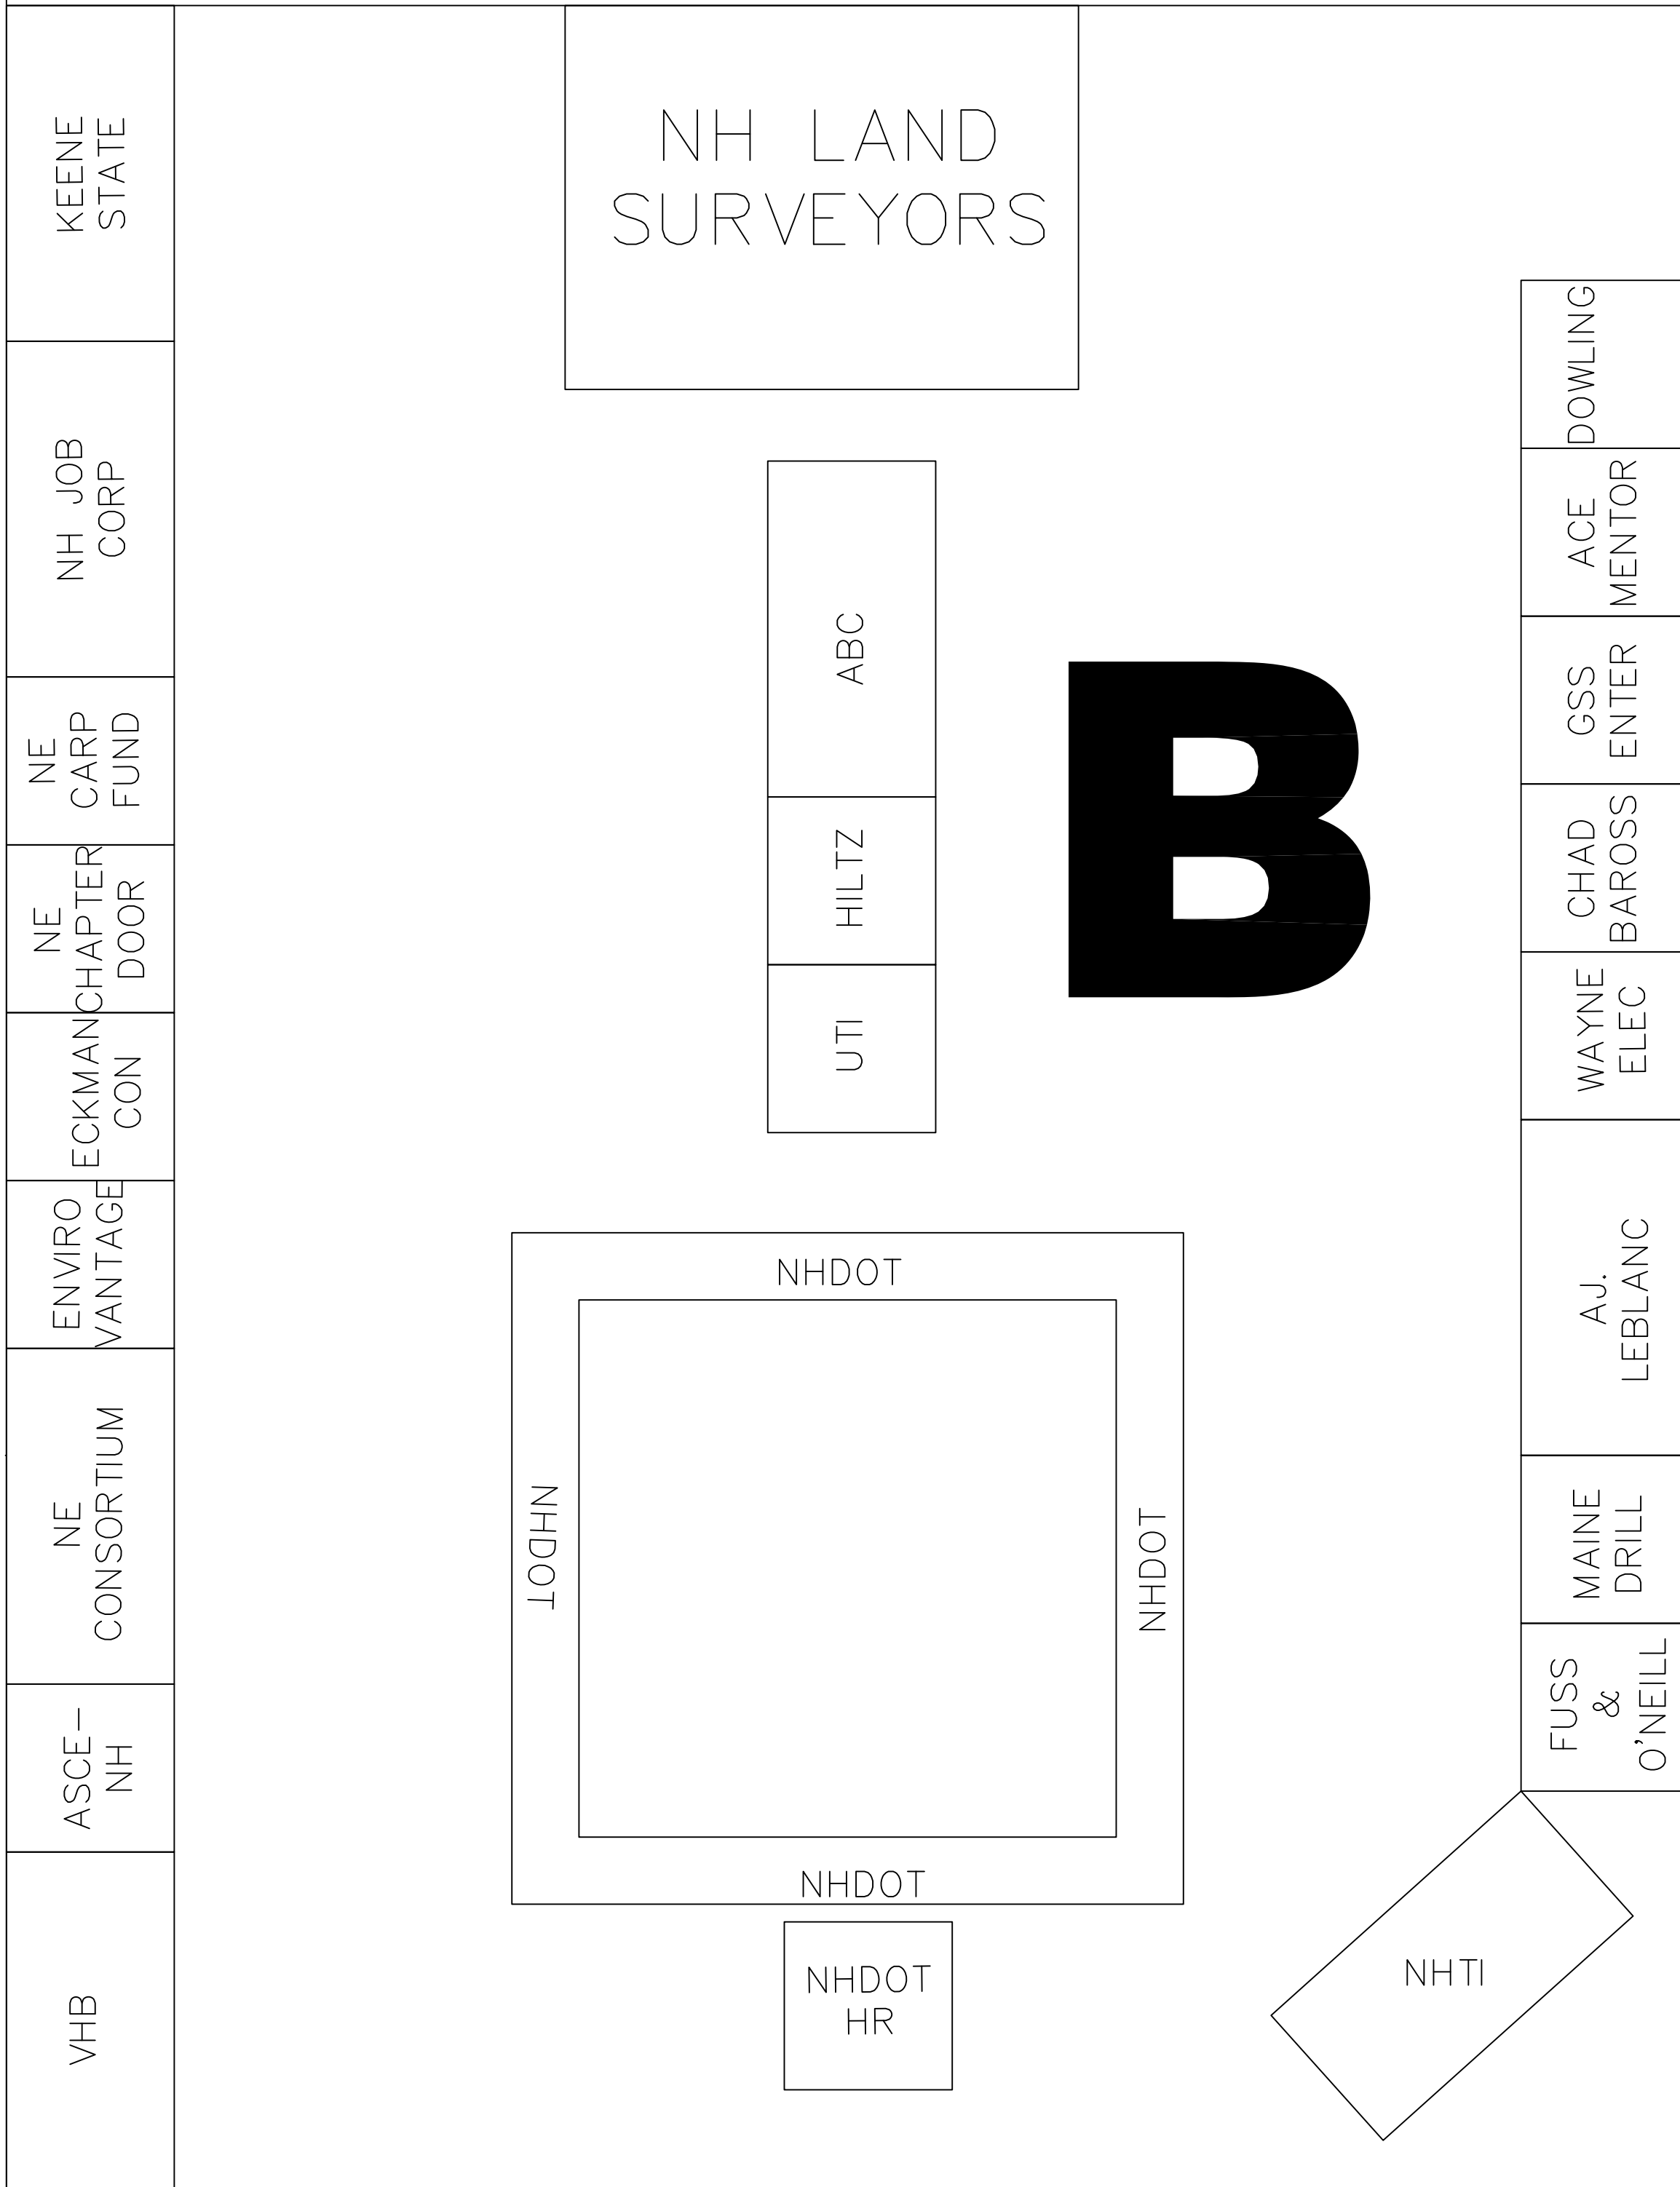

PATH TO PIT (HEAVY EQUIP)

EAST POINT (MAN LIFT)

BRING BACK THE TRADES  
NH WATER POLLUTION CONTROL

NH CONSTRUCTION CAREER DAYS  
OUTDOOR LAYOUT

SEPTEMBER 26TH & 27TH 2019  
HILLSBOROUGH COUNTY 4H CENTER  
NEW BOSTON, NH

**EVERYONE STOP AND SEE NHDOT HR BOOTH FOR THE ENGINEERING CHALLENGE!! ENTER TO WIN PRIZES!!**

**ALL FEMALES STOP AT THE NAWIC BOOTH FOR A CHALLENGE SPECIAL FOR YOU!!**

**C**

NH CONSTRUCTION CAREER DAYS  
INDOOR BUILDING LAYOUT

SEPTEMBER 26TH & 27TH 2019  
HILLSBOROUGH COUNTY 4H CENTER  
NEW BOSTON, NH