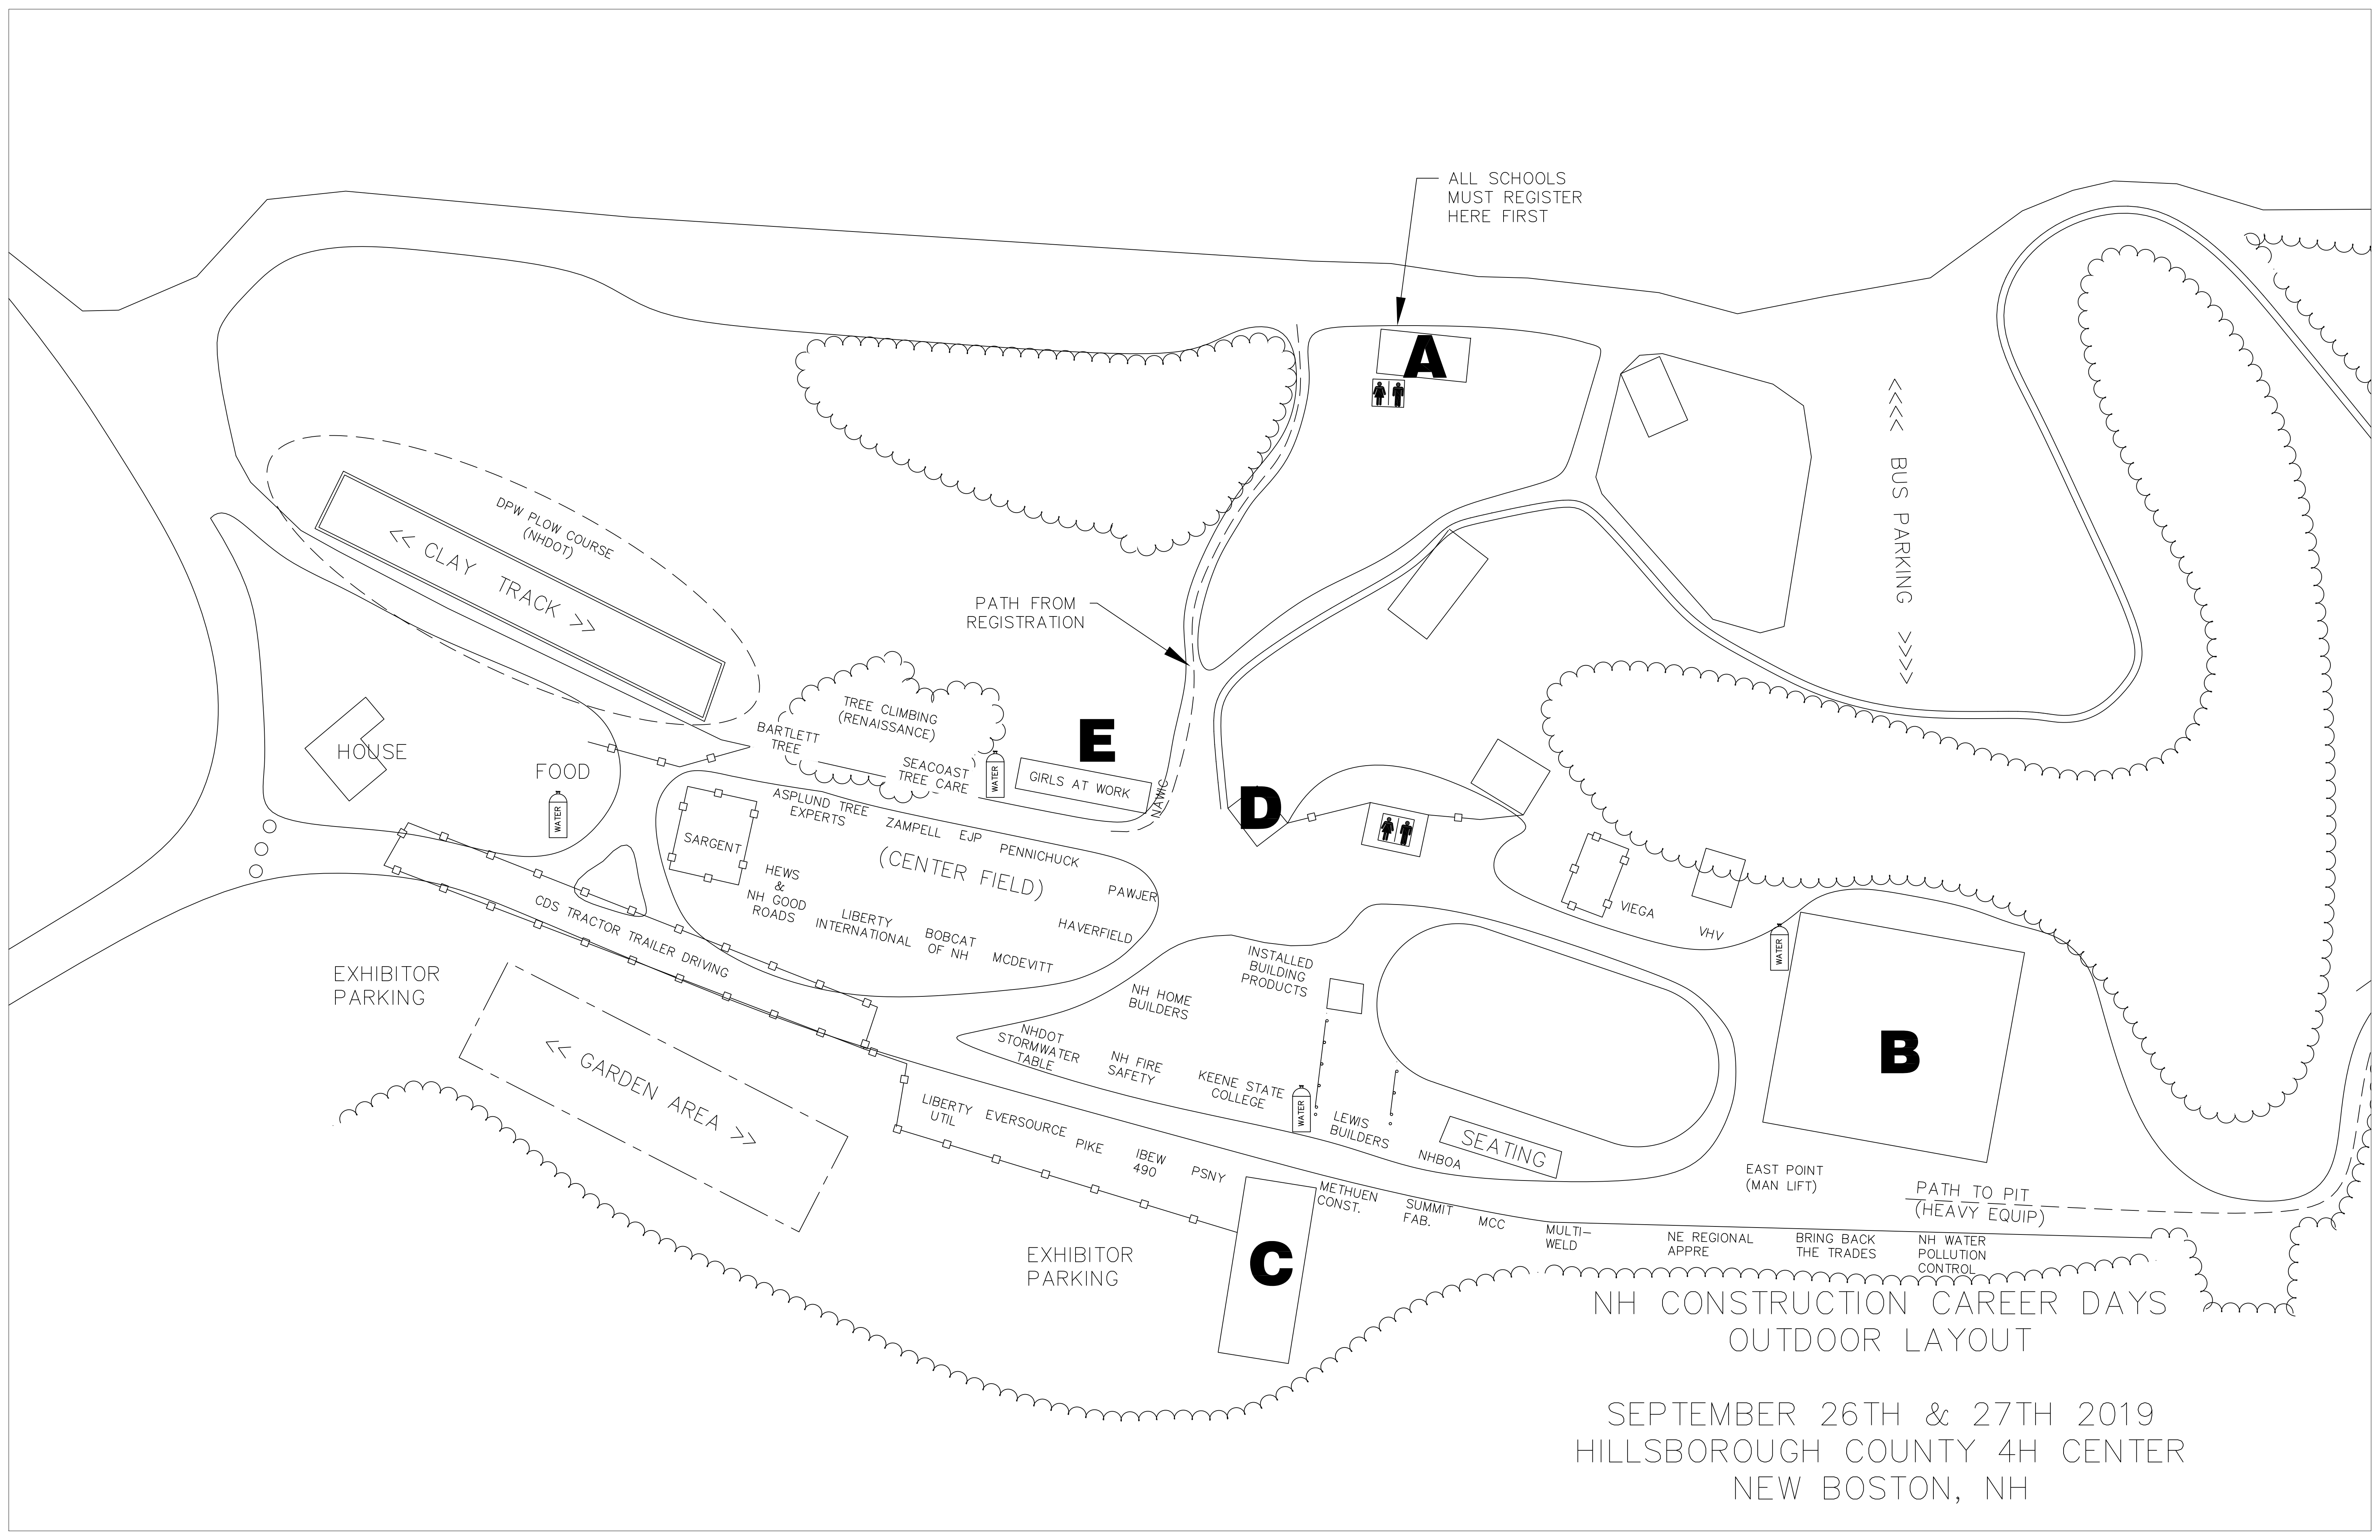

NH CONSTRUCTION CAREER DAYS  
OUTDOOR LAYOUT IN PIT

SEPTEMBER 26TH & 27TH 2019  
HILLSBOROUGH COUNTY 4H CENTER  
NEW BOSTON, NH

<<<< BUS PARKING >>>>

LARGE HEAVY EQUIPMENT

PATH FOR STUDENTS TO LARGE EQUIP

PATH TO PIT (HEAVY EQUIP)

EAST POINT (MAN LIFT)

BRING BACK THE TRADES  
NH WATER POLLUTION CONTROL

NH CONSTRUCTION CAREER DAYS  
OUTDOOR LAYOUT

SEPTEMBER 26TH & 27TH 2019  
HILLSBOROUGH COUNTY 4H CENTER  
NEW BOSTON, NH

**EVERYONE STOP AND SEE NHDOT HR BOOTH FOR THE ENGINEERING CHALLENGE!! ENTER TO WIN PRIZES!!**

**ALL FEMALES STOP AT THE NAWIC BOOTH FOR A CHALLENGE SPECIAL FOR YOU!!**

**C**

NH CONSTRUCTION CAREER DAYS  
INDOOR BUILDING LAYOUT

SEPTEMBER 26TH & 27TH 2019  
HILLSBOROUGH COUNTY 4H CENTER  
NEW BOSTON, NH