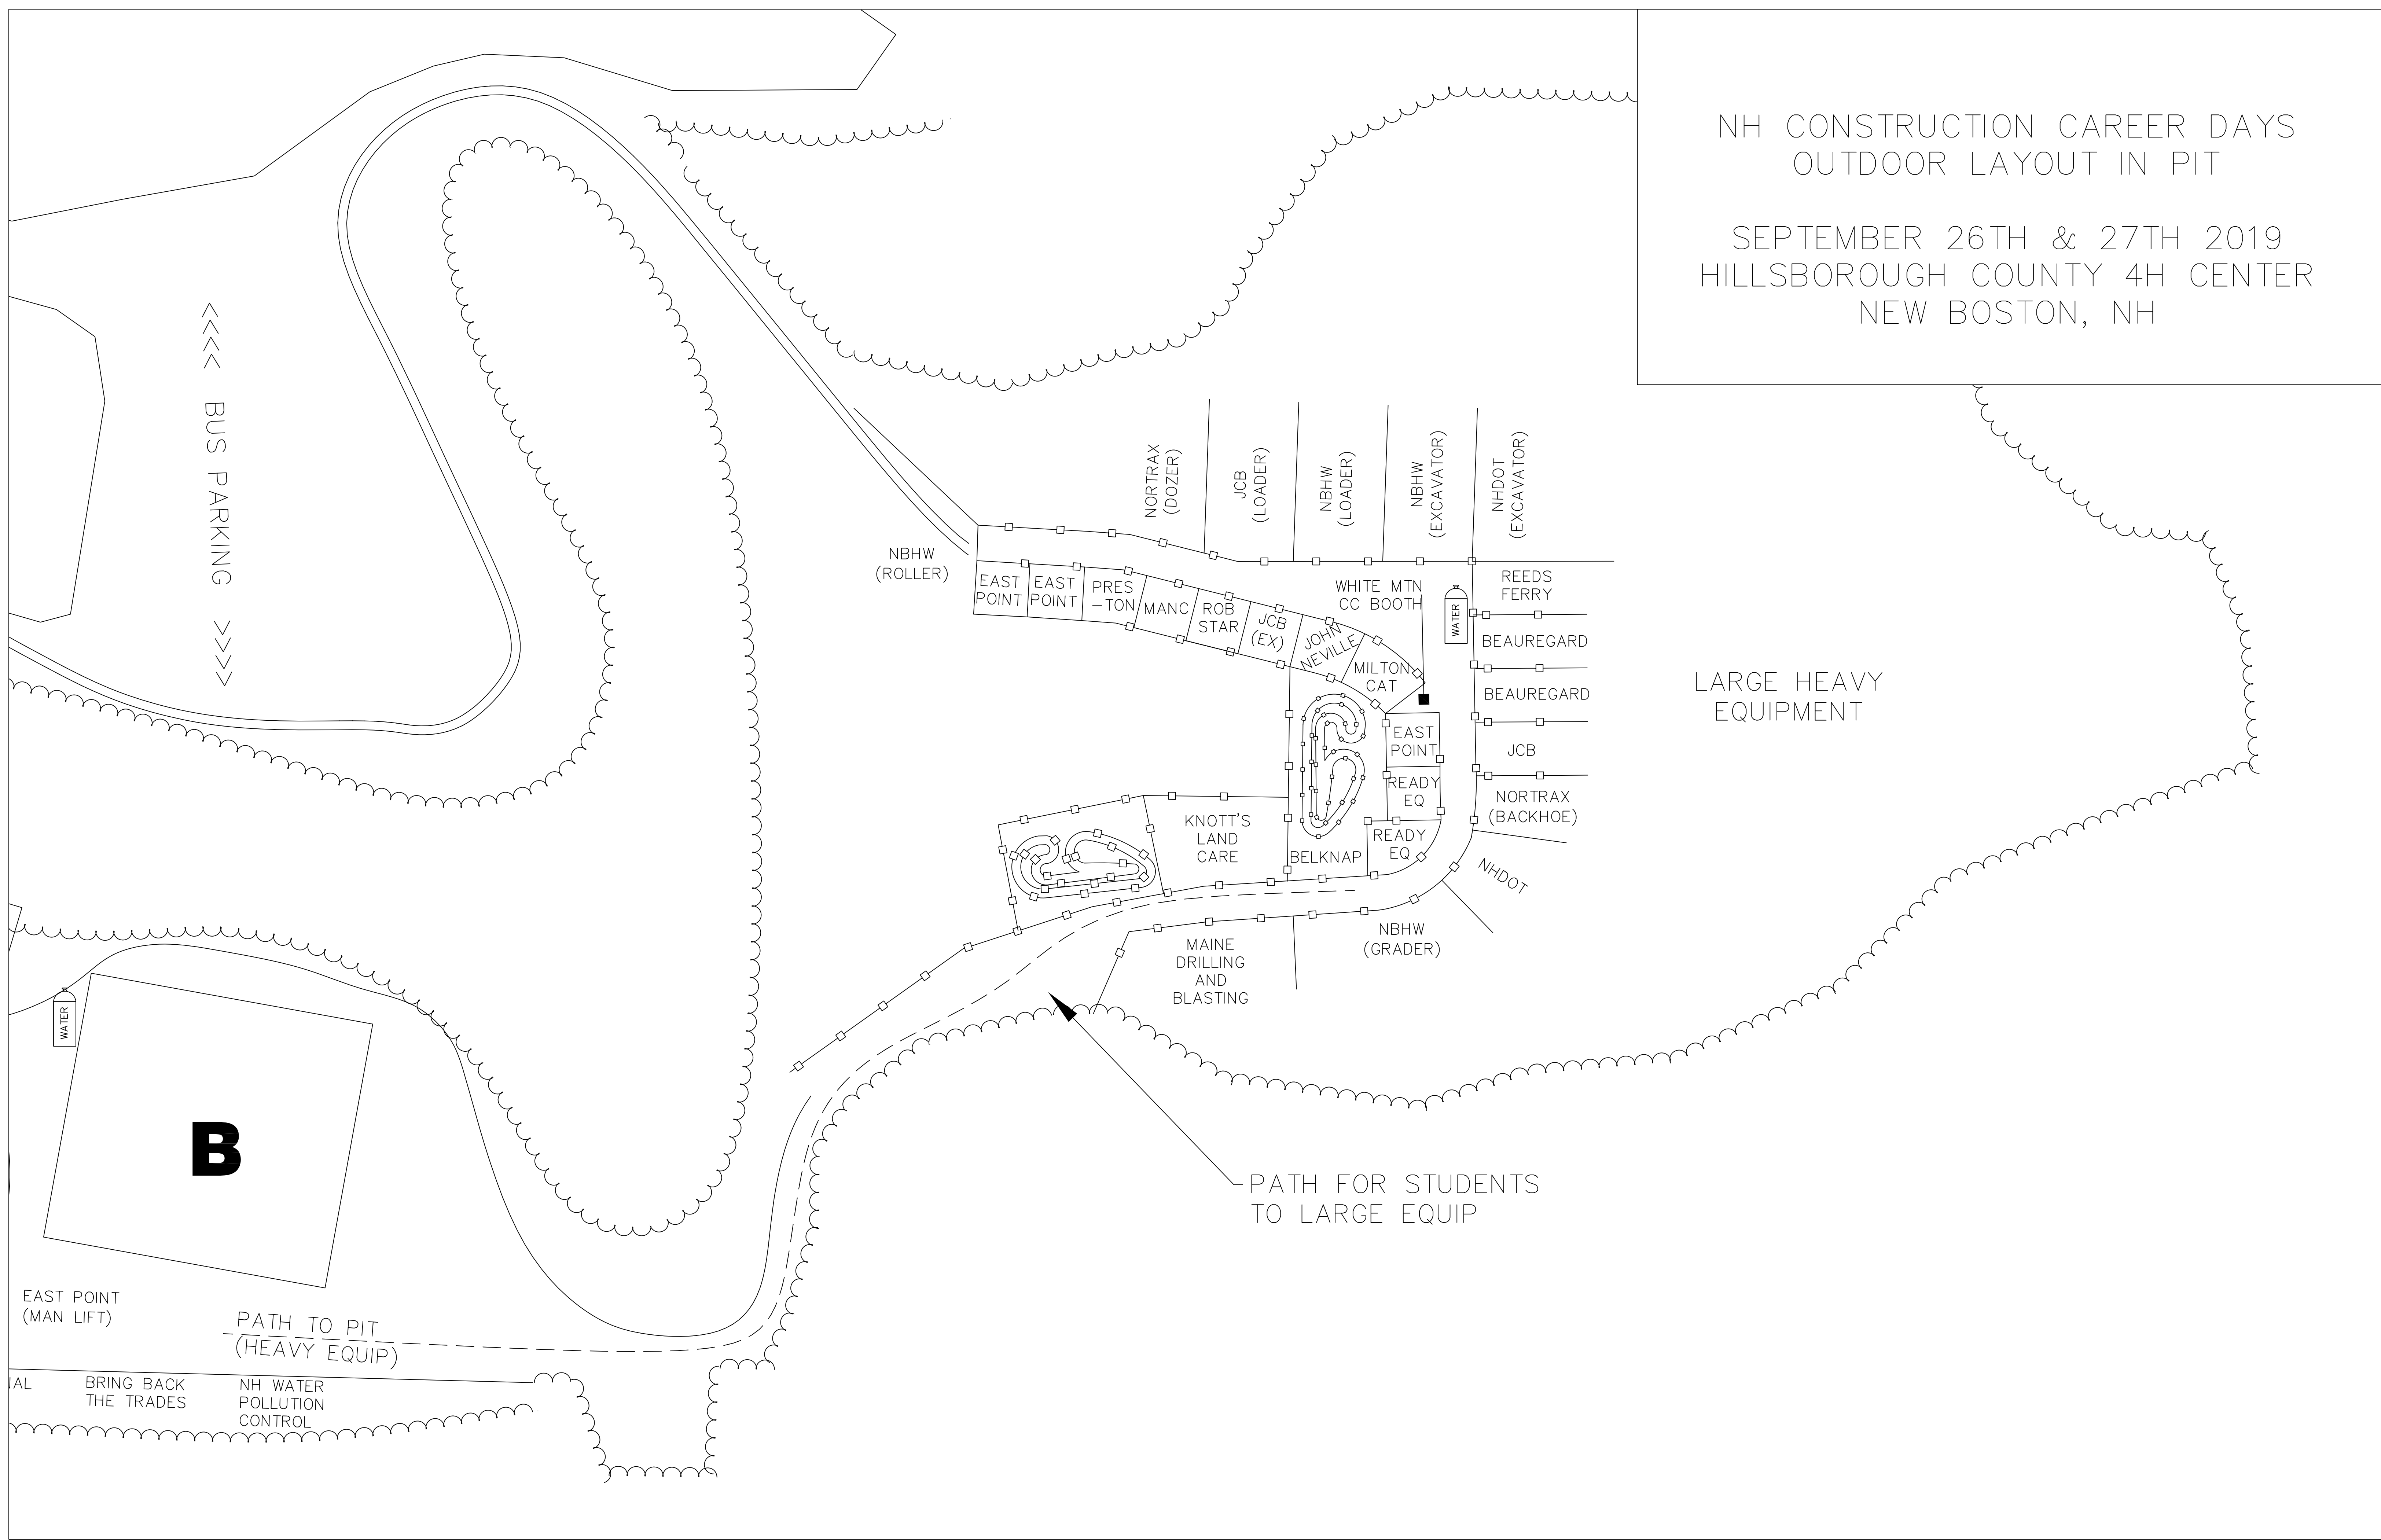

NH CONSTRUCTION CAREER DAYS  
OUTDOOR LAYOUT IN PIT

SEPTEMBER 26TH & 27TH 2019  
HILLSBOROUGH COUNTY 4H CENTER  
NEW BOSTON, NH

<<<< BUS PARKING >>>>

LARGE HEAVY EQUIPMENT

PATH FOR STUDENTS TO LARGE EQUIP

PATH TO PIT (HEAVY EQUIP)

EAST POINT (MAN LIFT)

BRING BACK THE TRADES  
NH WATER POLLUTION CONTROL

NH CONSTRUCTION CAREER DAYS  
OUTDOOR LAYOUT

SEPTEMBER 26TH & 27TH 2019  
HILLSBOROUGH COUNTY 4H CENTER  
NEW BOSTON, NH

SEPTEMBER 26TH & 27TH 2019  
HILLSBOROUGH COUNTY 4H CENTER  
NEW BOSTON, NH