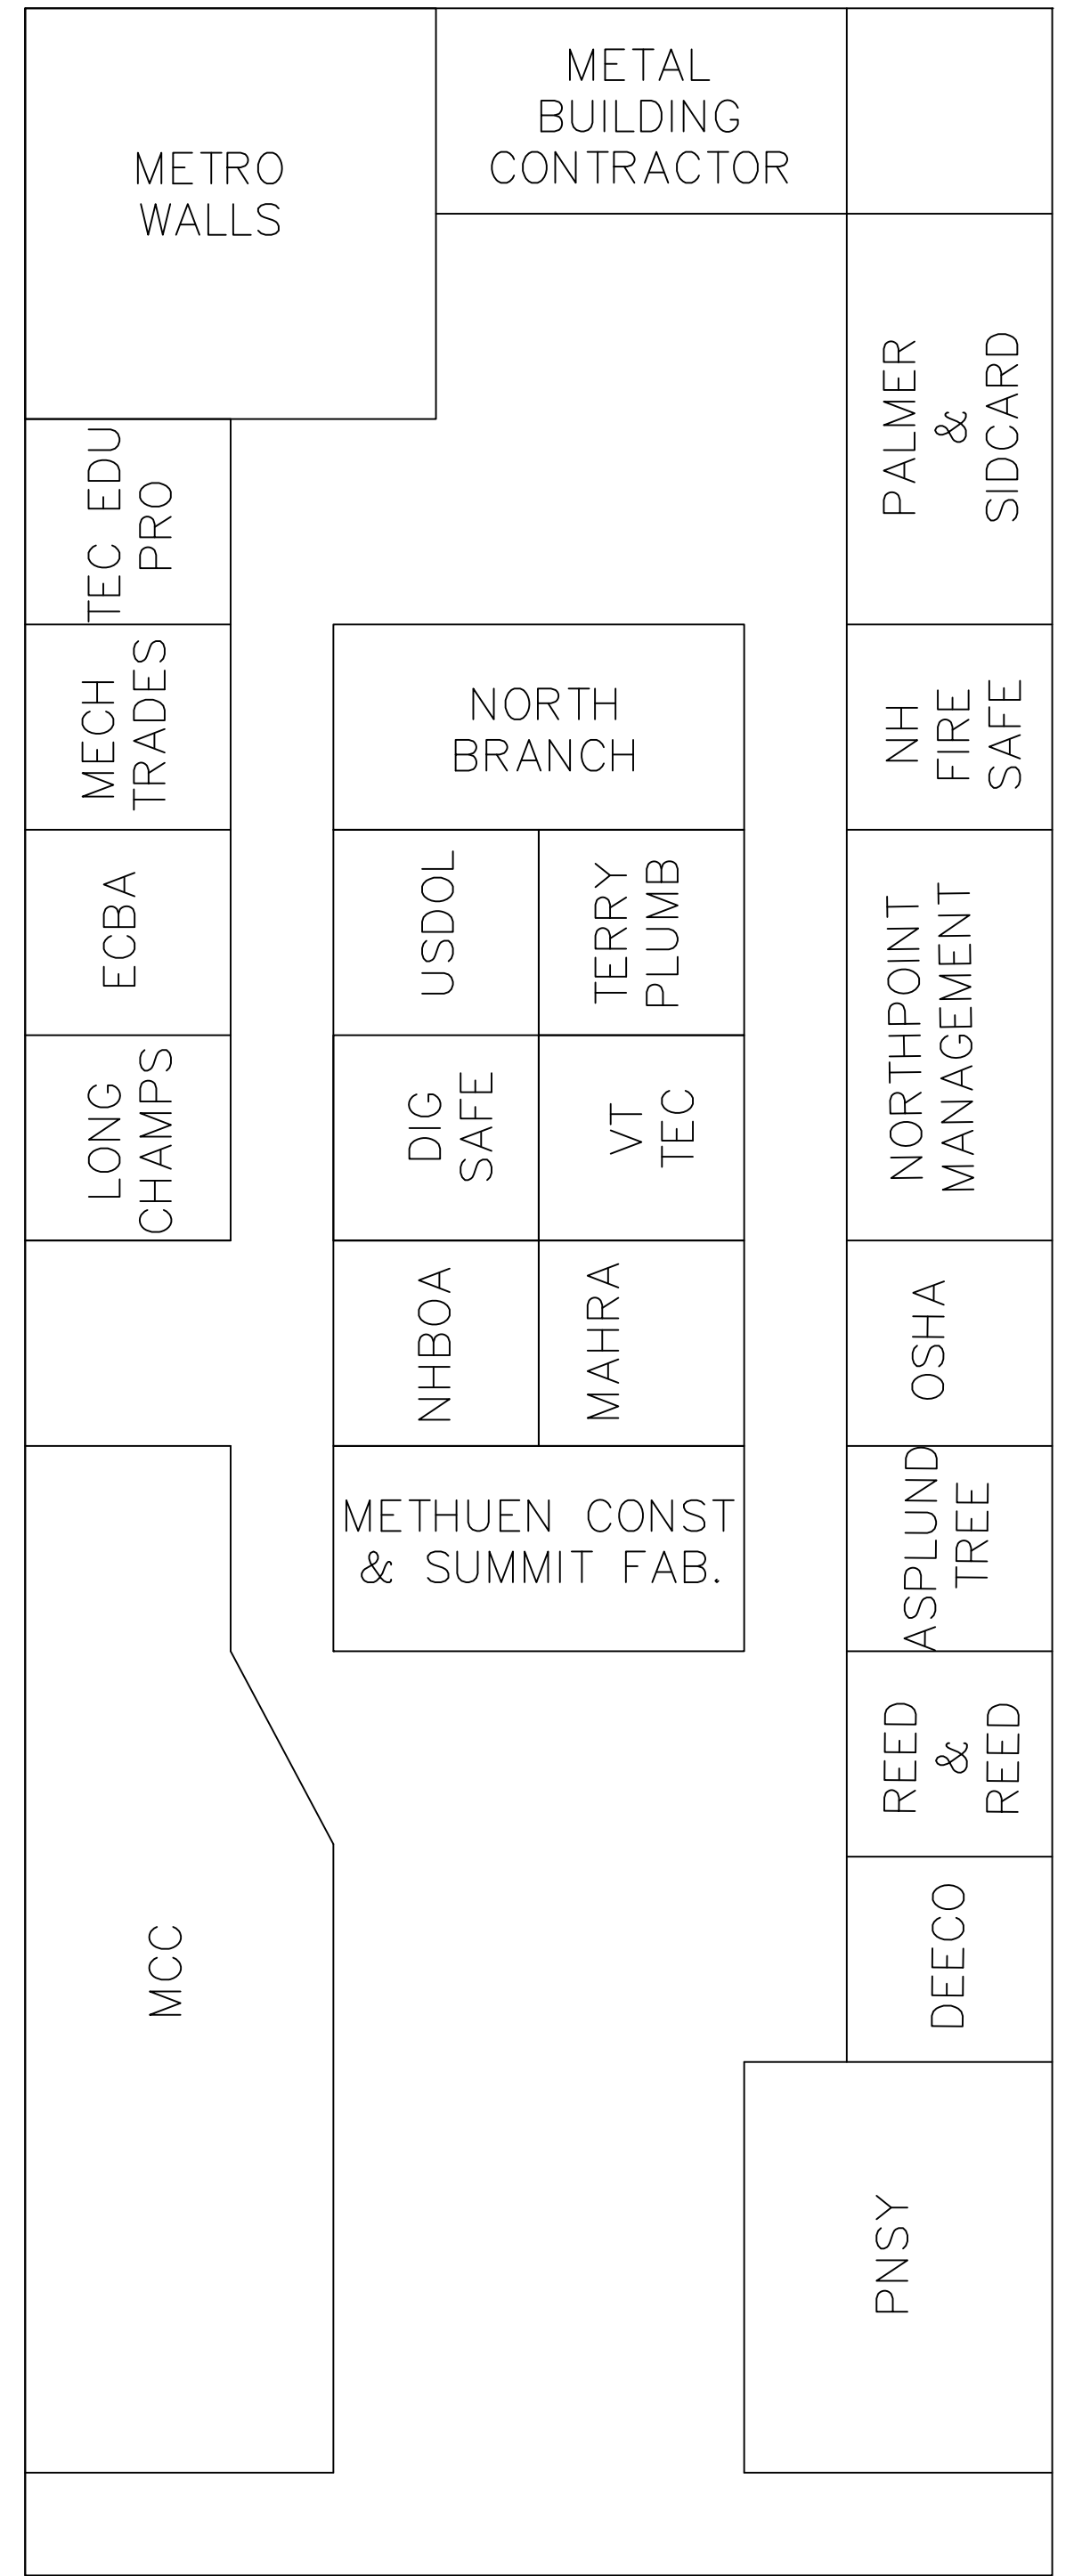

EVERYONE STOP AND SEE NHDOT HR BOOTH FOR THE ENGINEERING CHALLENGE!! ENTER TO WIN PRIZES!!

ALL FEMALES STOP AT THE NAWIC BOOTH FOR A CHALLENGE SPECIAL FOR YOU!!

C

NH CONSTRUCTION CAREER DAYS
INDOOR BUILDING LAYOUT

SEPTEMBER 26TH & 27TH 2019
HILLSBOROUGH COUNTY 4H CENTER
NEW BOSTON, NH